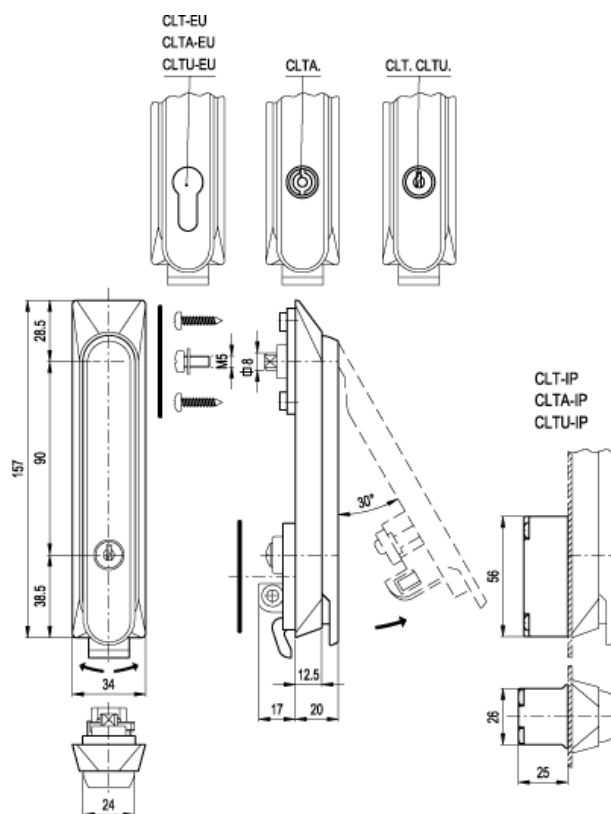

# Data Sheet

Article number: 2310421164  
Description: E+G Lock with handle  
CLT.160-EU-IP

## Measures

g = 170

Type = CLT.160-EU-IP